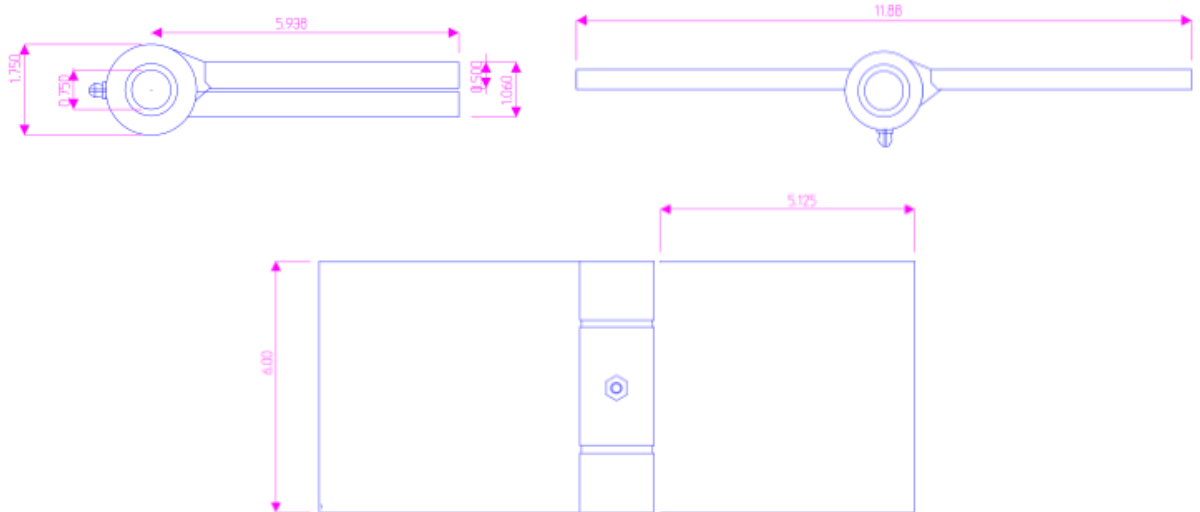

12000MB-304 Stainless Steel Mortise Hinges

Model Number: 1200MB-304

Price: \$ 720

- Application: Mortise
- Type: Non-Handed
- Material Type: 304L Stainless Steel
- Maximum Door Weight: 1200 LBS
- Maximum Radial Load: 400 LBS
- Mount: Weld On
- Approx Width: 11 7/8"
- Height: 6"
- Finish: Plain
- Service: Medium Duty